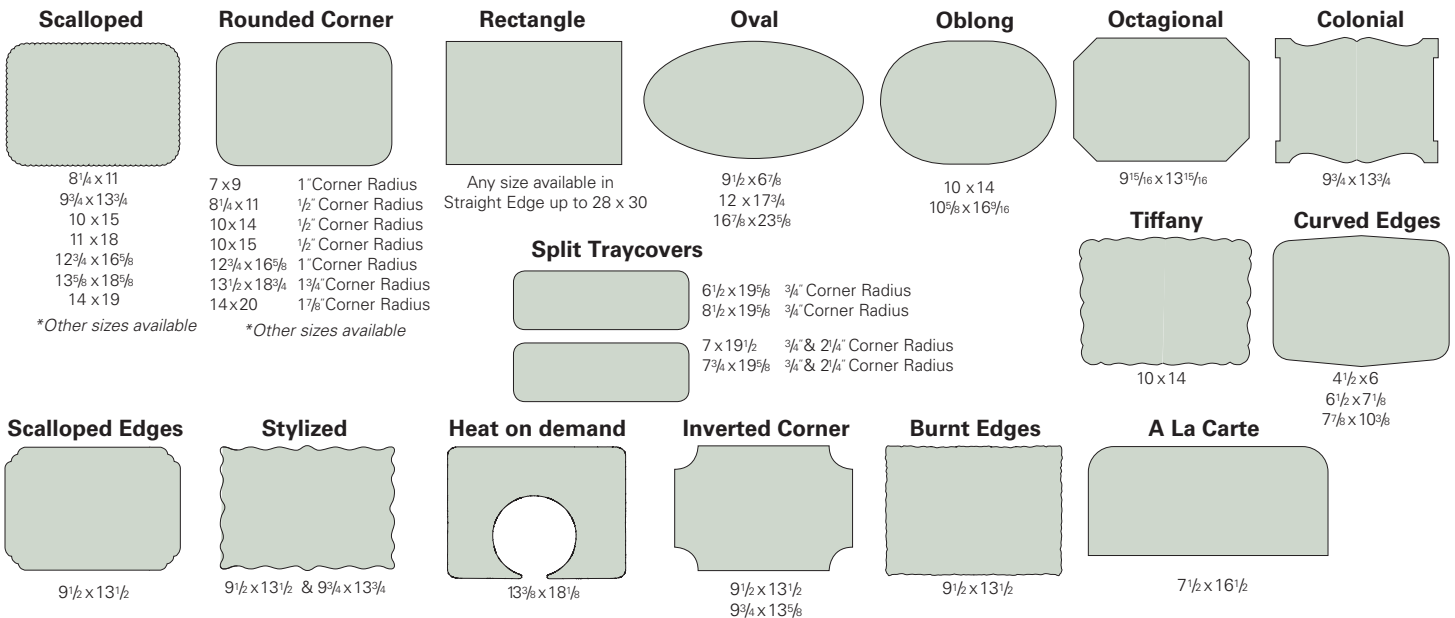

PLACEMATS & TRAYCOVERS PRINTING DIE LIST

Product	Minimums	Quantity		Colors
		Case	Pack	
Placemats	30M	1M	N/A	4
Traycovers	30M	1M	N/A	4
Car & Bath Mats	5M	500	N/A	4
Paper Bibs	5M	1M	N/A	4
Napkin Bands 4.25" x 1.5"	100M	20M	10/2000	4
	60M	20M	10/2000	3
	40M	20M	10/2000	2
	20M	20M	10/2000	1